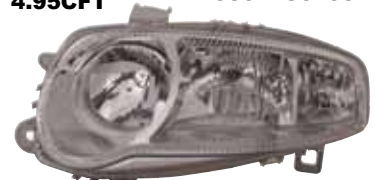

H1/H1/W5W

MANUAL/ELEC

667-1401
SIDE LAMP

PCS CFT

W5W

TBA

667-1110-RD-LD-EM

HEAD LAMP
RD: R MHL829 LDP
L 468261950 R LPG281
4PCS 4.95CFT L 710301186203