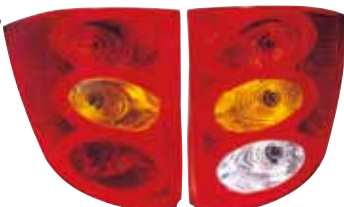

550-1939-R-LD-UE
L-LD-UE

TAIL LAMP
R 6351V5
L 6350V5
6PCS
6.26CFT

P21W/P21W/P21/5W