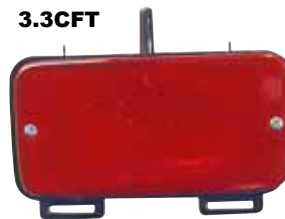

P21W

**552-2004N-UE**

FOG LAMP  
9648947780  
LAB550  
6204QO  
620827  
6208E1  
12PCS  
2.06CFT

H1

**550-1910**

TAIL LAMP  
R  
L  
50PCS 3.3CFT

**550-1915**

TAIL LAMP  
R  
L  
PCS CFT