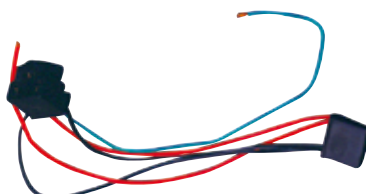

TBA

10-213-1701
SOCKET WIRE
PCS CFT