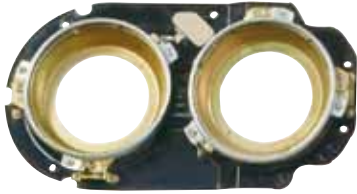

REPLACEMENT FOR

TD, TMK, JBR

REPLACEMENT FOR

TFR KB26 '95

213-1702

LIGHT HOUSING
R 1-82110007-0
L 1-82110008-0
20PCS 2.71CFT